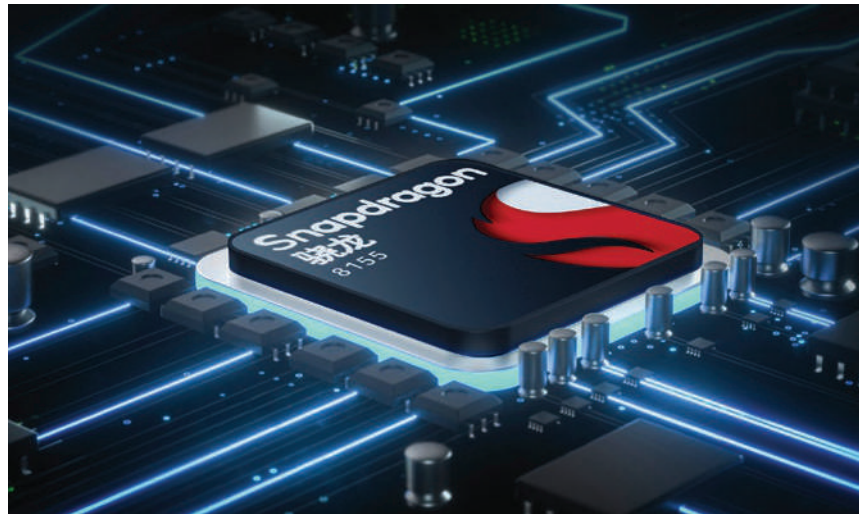

Intelligent Tech, Journey Enriched

Focusing on the driver, T2 enhances every journey with intelligence, shifting from self-control to smart command. Even on bustling streets or rolling hills, intelligent tech ensures a smooth ride, enriching every view, every time.

Smart Control , Effortless Driving

Technology elevates T2 with the Qualcomm Snapdragon 8155 Chip, boosting 8 trillion calculations per second from its 7nm process. The UI/UE interface delivers smooth operation, complemented by millisecond-responsive, full-scene intelligent voice control. The 15.6-inch central screen ensures precise touch control and enriches movie viewing.